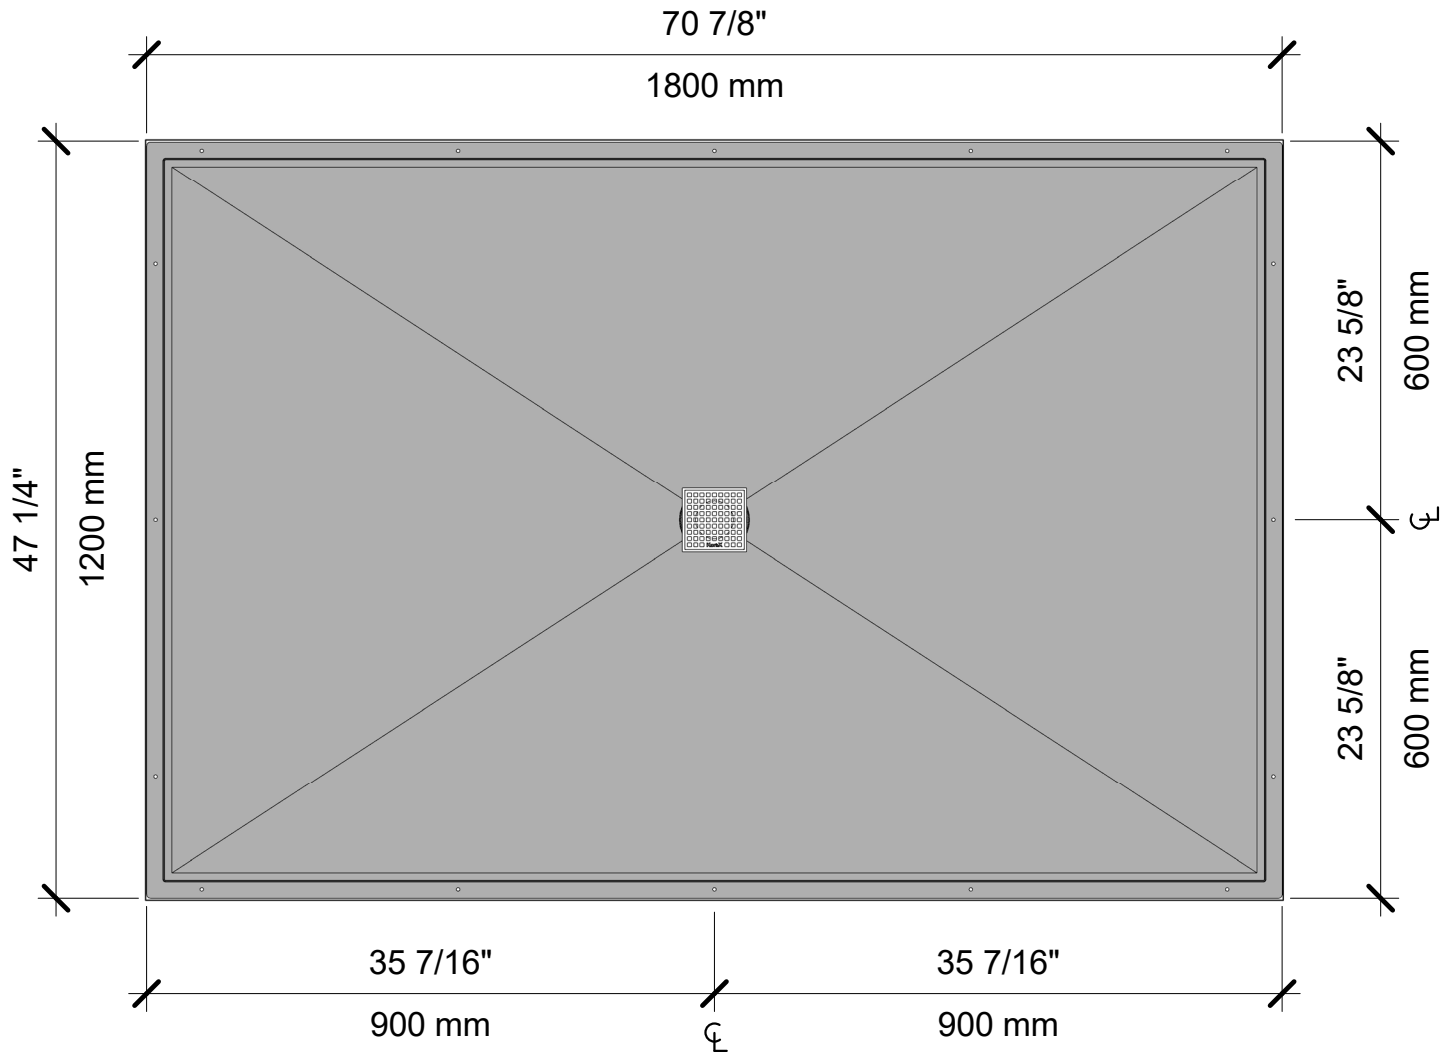

SB7248-CD

- ① KurbX STRUCTURAL SHOWER PAN - 71" X 47-1/4"
  1" = 1'-0"

KurbX®
STRUCTURAL SHOWER SYSTEMS

SEELIT®

KurbIT®