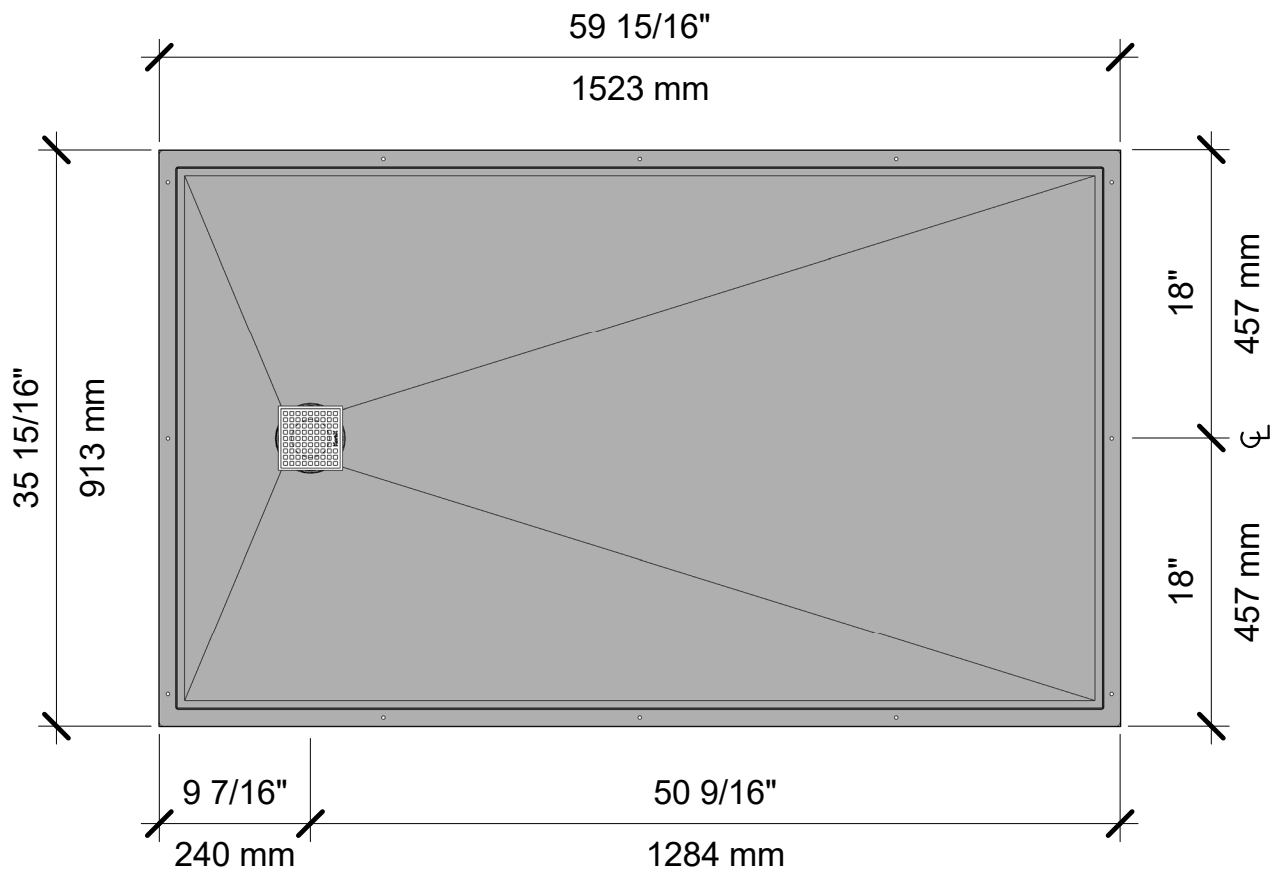

SB6036-OD-TR

- ① KurbX STRUCTURAL SHOWER PAN - 60" X 36" OFF SET DRAIN
  1" = 1'-0"

KurbX®
STRUCTURAL SHOWER SYSTEMS

SEELIT®

KurbIT®